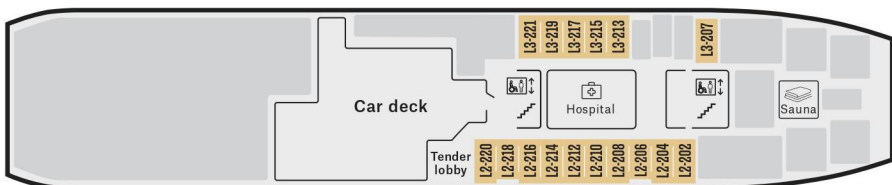

**CAR CAPACITY:** 30

Arctic Superior

Multe bakery

Target main restaurant

DECK 7

DECK 6

DECK 5

DECK 4

DECK 3

DECK 2