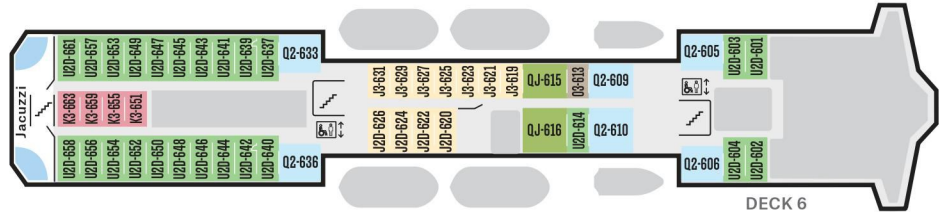

**BEDS:** 497

**YEAR OF CONSTRUCTION:** 1997

(Year of refurbishment 2016)

**SHIP YARD:** Kværner Kleven (N)

**GROSS TONNAGE:** 11,384

**LENGTH:** 123.3 m

**BEAM:** 19.5 m

**SERVICE SPEED:** 15 knots

**CAR CAPACITY:** 30

Arctic Superior

Multe bakery

Target main restaurant

DECK 7

DECK 6

DECK 5

DECK 4

DECK 3

DECK 2

## POLAR INSIDE

- K** Inside cabin
- I** Inside cabin

|                      |  |
|----------------------|--|
| 26-38 m <sup>2</sup> | One or two-room suite, TV, kettle.   |
| 17-23 m <sup>2</sup> | One-room suite, seating area, TV, kettle.  |
| 17-22 m <sup>2</sup> | With limited/no view, double beds, seating area, TV, kettle.   |
| 10-12 m <sup>2</sup> | Double bed, TV, kettle.  |
| 10-12 m <sup>2</sup> | Double bed, some with table, TV, kettle.   |
| 10-12 m <sup>2</sup> | Separate beds, one bed can be turned into a sofa.  |
| 8-12 m <sup>2</sup>  | Separate beds, one bed can be turned into a sofa.  |
| 17 m <sup>2</sup>    | Separate beds, one bed can be turned into a sofa. Adapted for guests with disabilities.  |
| 8-12 m <sup>2</sup>  | With portholes, separate beds, one bed can be turned into a sofa, some with upper and lower bed. Some have limited or no view. |
| 8-11 m <sup>2</sup>  | With limited/no view, two-berth cabins with double bed, three-berth cabins with separate beds, one is an upper bed.            |
| 8-9 m <sup>2</sup>   | Separate beds, one bed can be turned into a sofa.  |
| 8-11 m <sup>2</sup>  | Separate beds, one bed can be turned into a sofa.  |