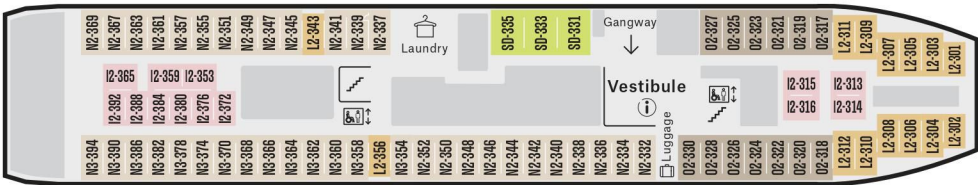

**BEDS:** 497

**YEAR OF CONSTRUCTION:** 1997

(Year of refurbishment 2016)

**SHIP YARD:** Kværner Kleven (N)

**GROSS TONNAGE:** 11,384

**LENGTH:** 123.3 m

**BEAM:** 19.5 m

**SERVICE SPEED:** 15 knots

**CAR CAPACITY:** 30

Arctic Superior

Multe bakery

Target main restaurant

DECK 7

DECK 6

DECK 5

DECK 4

DECK 3

DECK 2

## EXPEDITION SUITES

- M** Suite
- Q** Mini suite