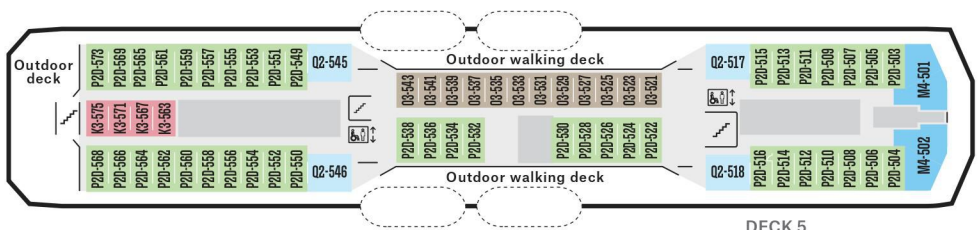

**CAR CAPACITY:** 30

Arctic Superior

Multe bakery

Target main restaurant

DECK 7

DECK 6

DECK 5

DECK 4

DECK 3

DECK 2

## EXPEDITION SUITES

- M** Suite
- Q** Mini suite

## POLAR INSIDE

- K** Inside cabin
- I** Inside cabin

|                      |  |
|----------------------|--|
| 26-38 m <sup>2</sup> | One or two-room suite, TV, kettle.   |
| 17-23 m <sup>2</sup> | One-room suite, seating area, TV, kettle.  |
| 17-22 m <sup>2</sup> | With limited/no view, double beds, seating area, TV, kettle.   |
| 10-12 m <sup>2</sup> | Double bed, TV, kettle.  |
| 10-12 m <sup>2</sup> | Double bed, some with table, TV, kettle.   |
| 10-12 m <sup>2</sup> | Separate beds, one bed can be turned into a sofa.  |
| 8-12 m <sup>2</sup>  | Separate beds, one bed can be turned into a sofa.  |
| 17 m <sup>2</sup>    | Separate beds, one bed can be turned into a sofa. Adapted for guests with disabilities.  |
| 8-12 m <sup>2</sup>  | With portholes, separate beds, one bed can be turned into a sofa, some with upper and lower bed. Some have limited or no view. |
| 8-11 m <sup>2</sup>  | With limited/no view, two-berth cabins with double bed, three-berth cabins with separate beds, one is an upper bed.            |
| 8-9 m <sup>2</sup>   | Separate beds, one bed can be turned into a sofa.  |
| 8-11 m <sup>2</sup>  | Separate beds, one bed can be turned into a sofa.  |