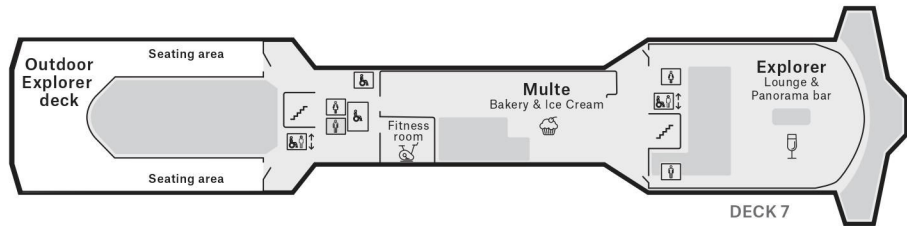

**CAR CAPACITY:** 30

Arctic Superior

Multe bakery

Target main restaurant

DECK 7

DECK 6

DECK 5

DECK 4

DECK 3

DECK 2

## POLAR INSIDE

- K** Inside cabin
- I** Inside cabin

|                      |  |
|----------------------|--|
| 26-38 m <sup>2</sup> | One or two-room suite, TV, kettle.   |
| 17-23 m <sup>2</sup> | One-room suite, seating area, TV, kettle.  |
| 17-22 m <sup>2</sup> | With limited/no view, double beds, seating area, TV, kettle.   |
| 10-12 m <sup>2</sup> | Double bed, TV, kettle.  |
| 10-12 m <sup>2</sup> | Double bed, some with table, TV, kettle.   |
| 10-12 m <sup>2</sup> | Separate beds, one bed can be turned into a sofa.  |
| 8-12 m <sup>2</sup>  | Separate beds, one bed can be turned into a sofa.  |
| 17 m <sup>2</sup>    | Separate beds, one bed can be turned into a sofa. Adapted for guests with disabilities.  |
| 8-12 m <sup>2</sup>  | With portholes, separate beds, one bed can be turned into a sofa, some with upper and lower bed. Some have limited or no view. |
| 8-11 m <sup>2</sup>  | With limited/no view, two-berth cabins with double bed, three-berth cabins with separate beds, one is an upper bed.            |
| 8-9 m <sup>2</sup>   | Separate beds, one bed can be turned into a sofa.  |
| 8-11 m <sup>2</sup>  | Separate beds, one bed can be turned into a sofa.  |